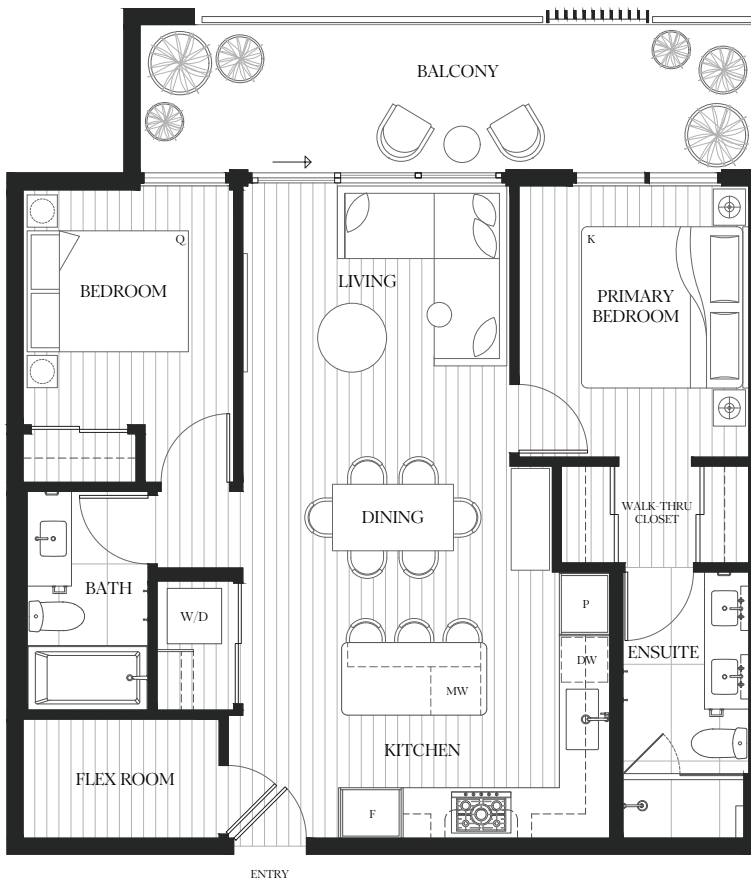

RHODES
Queen Elizabeth Park

B6

2 BED + FLEX

INTERIOR
869 sq. ft.

EXTERIOR
158 sq. ft.

TOTAL
1,027 sq. ft.

KERSLAND DRIVE

LEVEL 2-4

LANE