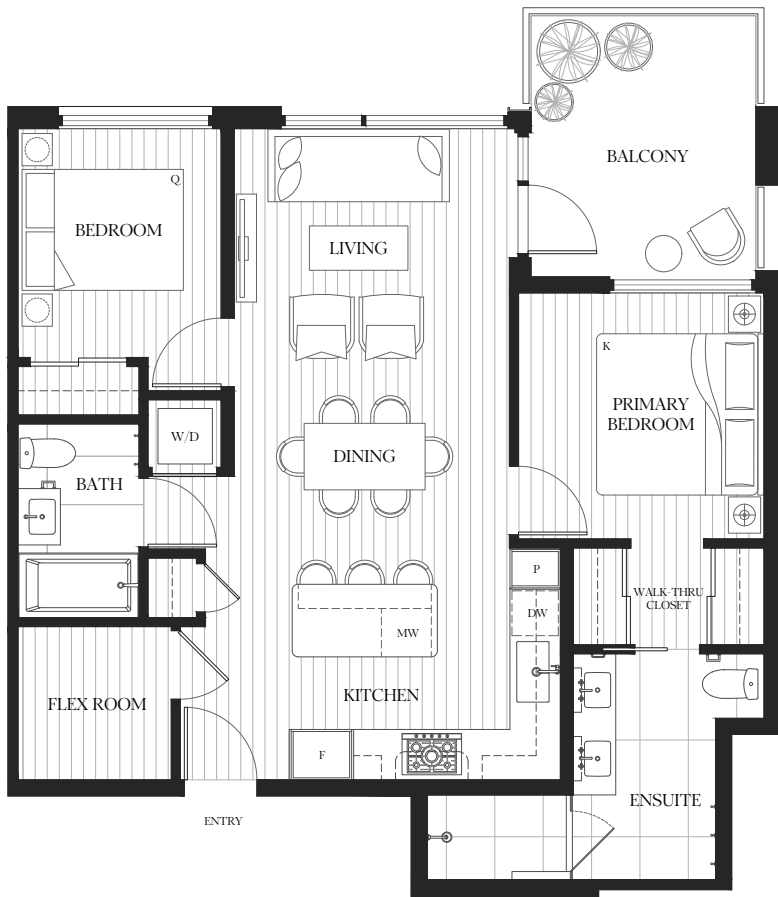

# B5

  
**2 BED + FLEX**

INTERIOR  
 872 sq. ft.

EXTERIOR  
 102 sq. ft.

TOTAL  
 974 sq. ft.

LEVEL 2-4

LANE