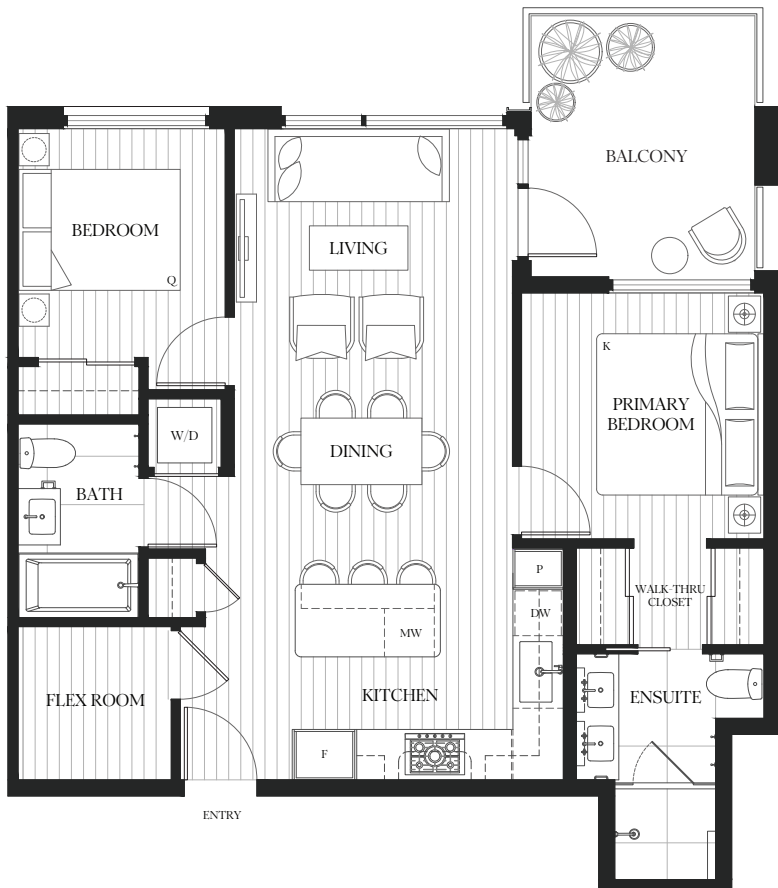

# B3

  
**2 BED + FLEX**

INTERIOR  
 839 sq. ft.

EXTERIOR  
 102 sq. ft.

TOTAL  
 941 sq. ft.

LEVEL 2-4

LANE