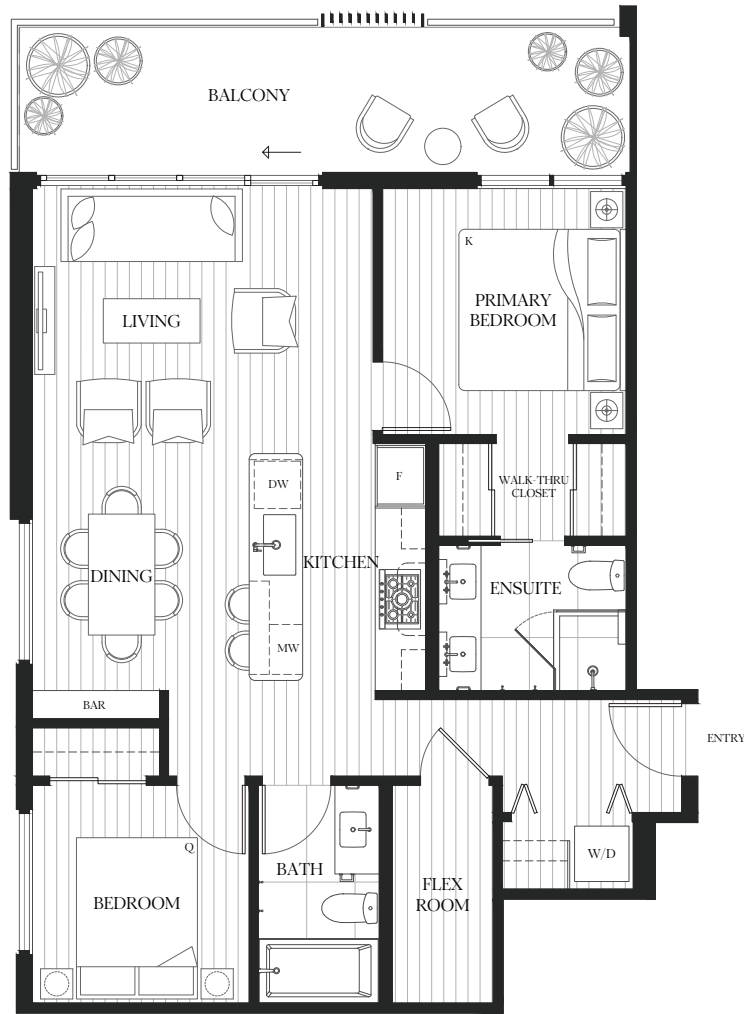

# B1

  
**2 BED + FLEX**

INTERIOR  
 873 sq. ft.

EXTERIOR  
 155 sq. ft.

TOTAL  
 1,028 sq. ft.

LEVEL 2-4

LANE