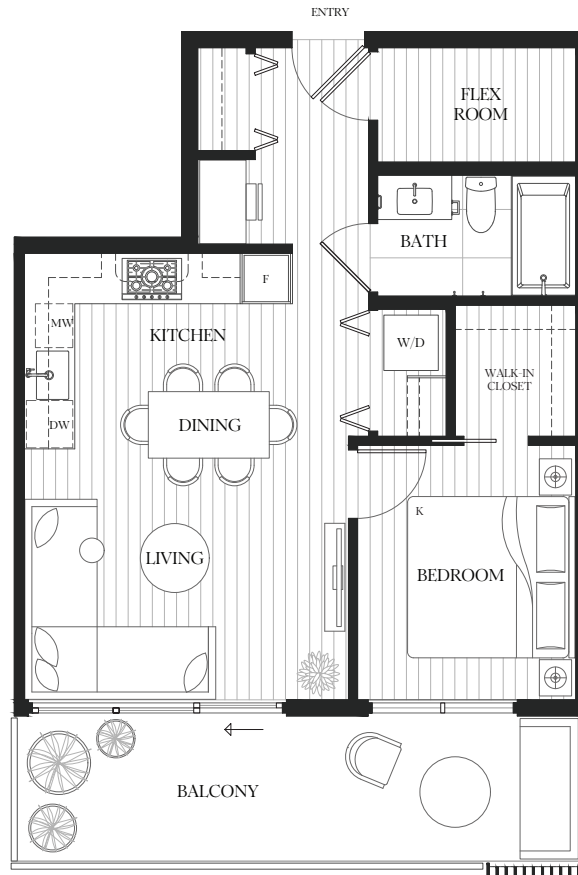

RHODES
Queen Elizabeth Park

A2
1 BED + FLEX

INTERIOR
 604 sq. ft.

EXTERIOR
 144 sq. ft.

TOTAL
 748 sq. ft.

LEVEL 2-4

LANE